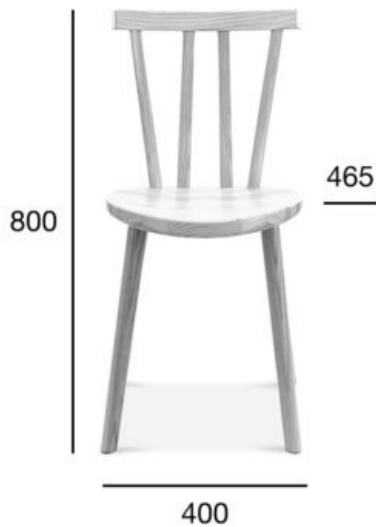

chair

## Juve

Product code: A-2003

Design: STROOG Andrzej Łęckoś

Juve is a modern interpretation of the traditional, famous Stick chair. The seat made of solid wood, strong balusters in the backrest, and the geometry of the legs, not only create a great aesthetic effect, but also provide good lumbar support. This simple, honest form is modelled not only on the classic forms of Stick chairs but also on traditional, artisanal carpentry forms – durable and long-lasting.

### OPTION A: VENEER SEAT

POSITION	VALUE OPTION A
<b>Wood (type)</b>	beech/ash
<b>Total height (mm)</b>	800
<b>Total depth (mm)</b>	465
<b>Total width (mm)</b>	400
<b>Seat height (mm)</b>	460
<b>Net weight (kg)</b>	4,2/3,2
<b>Quantity per carton box</b>	2
<b>Dimensions of the carton box</b>	590x440x1000
<b>Volume of the carton box (m<sup>3</sup>)</b>	0,260
<b>Loading capacity of the furniture (40 'container)</b>	