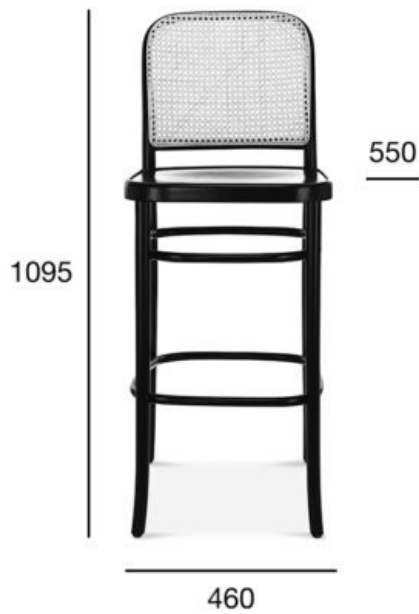

bar stool

811

Product code: BST-811/2

The 811 bar stool is an extension of the collection known as “evergreen”, the genesis of which dates back to the 1930s. The original form of both chairs and armchairs, is attributed, by various sources, to Joseph Hoffman, Oswald Haerdtl or Josef Frank. These bar stools were presented at the Salone del Mobile Milano fair in 2022. These versatile and iconic models are available in veneer, upholstered and mat-woven versions.

OPTION A:

VENEER SEAT, BACKREST CANE_HIGH/LOW

POSITION	VALUE OPTION A
Wood (type)	beech
Total height high/low (mm)	1095/925
Total depth (mm)	550
Total width (mm)	460
Seat height high/low (mm)	750/610
Net weight high/low (kg)	4,3/3,6
Dimensions of the carton box	540x500x1170
Quantity per carton box	1
Volume of the carton box (m³)	0,316
Loading capacity of the furniture (40 'container)	