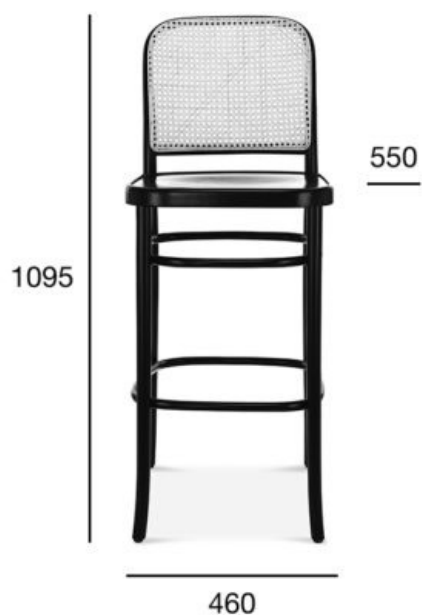

bar stool

811

Product code: BST-811/2

The 811 bar stool is an extension of the collection known as “evergreen”, the genesis of which dates back to the 1930s. The original form of both chairs and armchairs, is attributed, by various sources, to Joseph Hoffman, Oswald Haerdtl or Josef Frank. These bar stools were presented at the Salone del Mobile Milano fair in 2022. These versatile and iconic models are available in veneer, upholstered and mat-woven versions.

OPTION A:

VENEER SEAT, BACKREST CANE_HIGH/LOW

POSITION	VALUE OPTION A
Wood (type)	beech
Total height high/low (mm)	1095/925
Total depth (mm)	550
Total width (mm)	460
Seat height high/low (mm)	750/610
Net weight high/low (kg)	4,3/3,6
Dimensions of the carton box	540x500x1170
Quantity per carton box	1
Volume of the carton box (m³)	0,316
Loading capacity of the furniture (40 'container)	