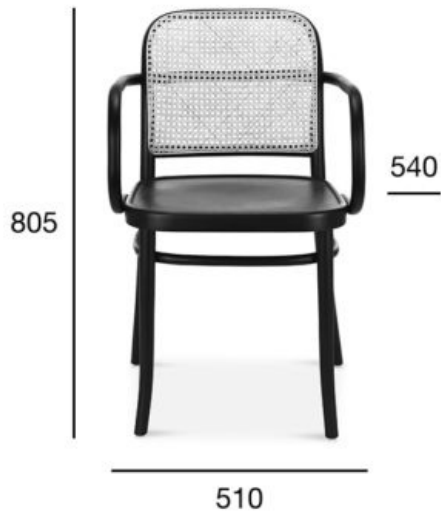

armchair

811

Product code: B-811/2

The 811 chair and armchair is “evergreen”, whose origins date back to the 1930s. The original form is attributed by various sources to Joseph Hoffman, Oswald Haerdtl or Josef Frank. This universal and iconic model is available in a smooth, upholstered and woven mat version.

OPTION A:

VENEER SEAT, BACKREST CANE

POSITION	VALUE OPTION A
Wood (type)	beech
Total height (mm)	805
Total depth (mm)	540
Total width (mm)	510
Seat height (mm)	460
Armrest height (mm)	695
Net weight (kg)	4,1
Quantity per carton box	1
Dimensions of the carton box	560x525x950
Volume of the carton box (m³)	0,280
Loading capacity of the furniture (40 'container)	176