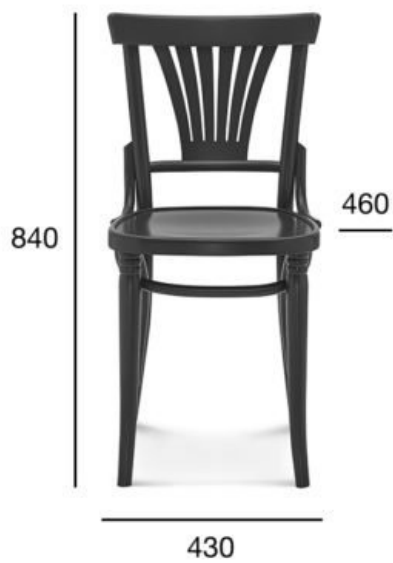

chair

8223

Product code: A-8223

	OPTION A: VENEER SEAT	OPTION B: UPHOLSTERY
POSITION	VALUE OPTION A	VALUE OPTION B
Wood (type)	beech	beech
Total height (mm)	840	840
Total depth (mm)	460	460
Total width (mm)	430	430
Seat height (mm)	460	460
Net weight (kg)	3,8	3,8
Fabric consumption (running meters/pcs) for the width of fabric 1,4 m		0,50/3
Leather consumption (m² / pcs)		0,90/3
Quantity per carton box	2	2
Dimensions of the carton box	590x440x1000	590x440x1000
Volume of the carton box (m³)	0,260	0,260