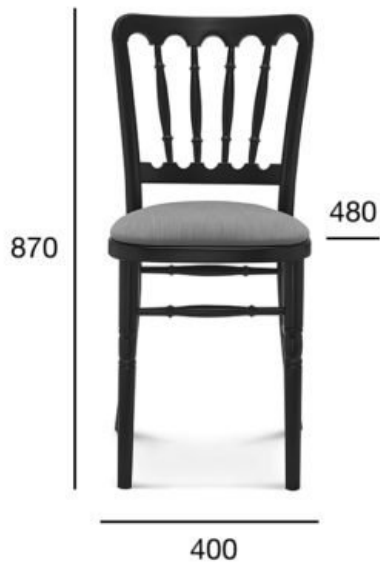

chair

9607

Product code: A-9607

	OPTION A: VENEER SEAT	OPTION B: UPHOLSTERY
POSITION	VALUE OPTION A	VALUE OPTION B
Wood (type)	beech	beech
Total height (mm)	870	870
Total depth (mm)	480	480
Total width (mm)	400	400
Seat height (mm)	490	490
Stacking (pcs)	6	6
Net weight (kg)	4,5	4,5
Fabric consumption (running meters/pcs) for the width of fabric 1,4 m		0,50/3
Leather consumption (m² / pcs)		0,90/3
Quantity per carton box	2	2
Dimensions of the carton box	600x440x1060	600x440x1060