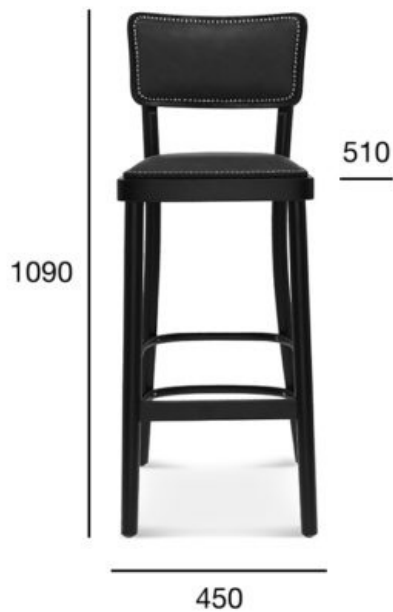

bar stool

## Novo

Product code: BST-9610/6

Novo is a simple and classic collection of bar chairs, armchairs and stools, especially valued in cafes and restaurants due to its durable construction and low price. The collection made of beech wood can be complemented with decorative tacks, which will emphasize the upholstered seat and backrest (models A-9610/6, B-9610/6 and BST - 9610/6).

**OPTION A:**  
UPHOLSTERY\_HIGH/LOW

POSITION	VALUE OPTION A
Wood (type)	beech
Total height   high/low (mm)	1090/950
Total depth (mm)	510
Total width (mm)	450
Seat height   high/low (mm)	780/640
Net weight   high/low (kg)	8,8/8,3
Fabric consumption (running meters/pcs) for the width of fabric 1,4 m	0,78/3
Leather consumption (m <sup>2</sup> / pcs)	1,50/3
Quantity per carton box	1
Dimensions of the carton box	540x500x1170
Volume of the carton box (m <sup>3</sup> )	0,316