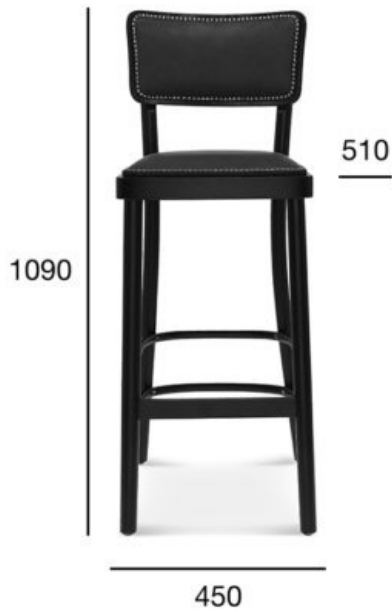

bar stool

## Novo

Product code: BST-9610/6

Novo is a simple and classic collection of bar chairs, armchairs and stools, especially valued in cafes and restaurants due to its durable construction and low price. The collection made of beech wood can be complemented with decorative tacks, which will emphasize the upholstered seat and backrest (models A-9610/6, B-9610/6 and BST - 9610/6).

**OPTION A:**  
UPHOLSTERY\_HIGH/LOW

POSITION	VALUE OPTION A
Wood (type)	beech
Total height   high/low (mm)	1090/950
Total depth (mm)	510
Total width (mm)	450
Seat height   high/low (mm)	780/640
Net weight   high/low (kg)	8,8/8,3
Fabric consumption (running meters/pcs) for the width of fabric 1,4 m	0,78/3
Leather consumption (m <sup>2</sup> / pcs)	1,50/3
Quantity per carton box	1
Dimensions of the carton box	540x500x1170
Volume of the carton box (m <sup>3</sup> )	0,316