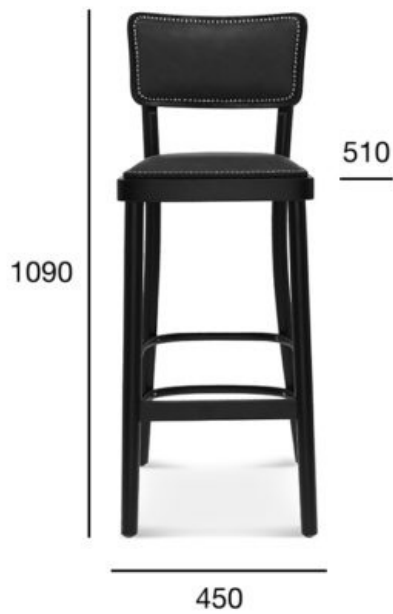

bar stool

Novo

Product code: BST-9610/6

Novo is a simple and classic collection of bar chairs, armchairs and stools, especially valued in cafes and restaurants due to its durable construction and low price. The collection made of beech wood can be complemented with decorative tacks, which will emphasize the upholstered seat and backrest (models A-9610/6, B-9610/6 and BST - 9610/6).

OPTION A:
UPHOLSTERY_HIGH/LOW

POSITION	VALUE OPTION A
Wood (type)	beech
Total height high/low (mm)	1090/950
Total depth (mm)	510
Total width (mm)	450
Seat height high/low (mm)	780/640
Net weight high/low (kg)	8,8/8,3
Fabric consumption (running meters/pcs) for the width of fabric 1,4 m	0,78/3
Leather consumption (m² / pcs)	1,50/3
Quantity per carton box	1
Dimensions of the carton box	540x500x1170
Volume of the carton box (m³)	0,316