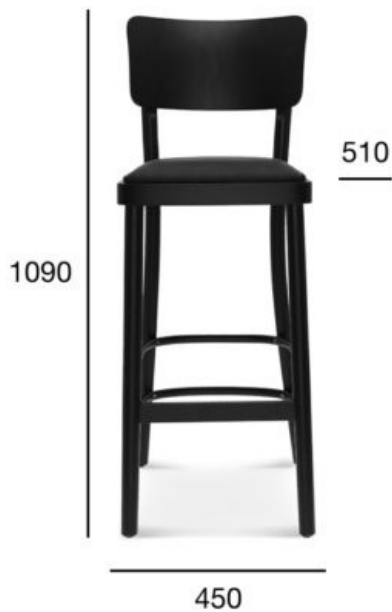

bar stool

Novo

Product code: BST-9610

Novo is a simple and classic collection of bar chairs, armchairs and stools, especially valued in cafes and restaurants due to its durable construction and low price. The collection made of beech wood can be complemented with decorative tacks, which will emphasize the upholstered seat and backrest (models A-9610/6, B-9610/6 and BST - 9610/6).

POSITION	OPTION A:	OPTION B:
	VENEER SEAT_HIGH/LOW	UPHOLSTERY_HIGH/LOW
	VALUE OPTION A	VALUE OPTION B
Wood (type)	beech	beech
Total height high/low (mm)	1090/950	1090/950
Total depth (mm)	510	510
Total width (mm)	450	450
Seat height high/low (mm)	780/640	780/640
Net weight high/low (kg)	6,8/6,3	6,8/6,3
Fabric consumption (running meters/pcs) for the width of fabric 1,4 m		0,86/2
Leather consumption (m² / pcs)		1,55/2
Quantity per carton box	1	1
Dimensions of the carton box	540x500x1170	540x500x1170