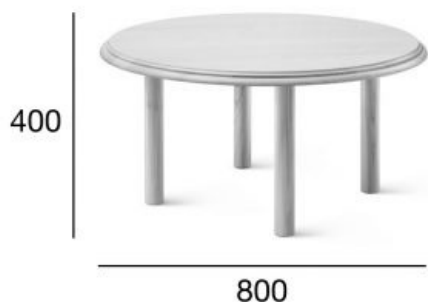

coffee table

## Ronda

Product code: STK-2316/1

Design: Pawlak & Stawarski

Contemporary coffee tables inspired by old-time cafes. The distinctive and characteristic edge of the tables pays homage to the stone countertops in stylish Italian cafes of the past. The highly simplified, minimalist construction imparts a contemporary character while also enabling flat-pack transportation, minimizing the carbon footprint and associated costs. Through the use of high-quality materials and a nod to design classics, these tables will effectively withstand the test of time.

GRUBOŚĆ BLATU 28MM

**OPTION A:**  
COFFEE TABLE RONDA FI800

POSITION

VALUE  
OPTION A

**Wood (type)**

beech/oak/ash wood

**Total height (mm)**

400

**Total depth (mm)**

800

**Total width (mm)**

800