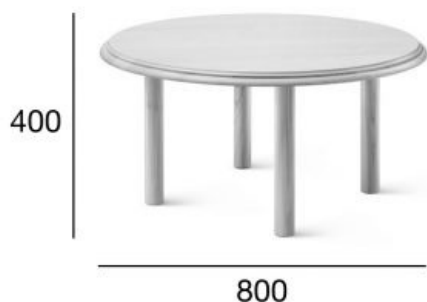

coffee table

Ronda

Product code: STK-2316/1

Design: Pawlak & Stawarski

Contemporary coffee tables inspired by old-time cafes. The distinctive and characteristic edge of the tables pays homage to the stone countertops in stylish Italian cafes of the past. The highly simplified, minimalist construction imparts a contemporary character while also enabling flat-pack transportation, minimizing the carbon footprint and associated costs. Through the use of high-quality materials and a nod to design classics, these tables will effectively withstand the test of time.

GRUBOŚĆ BLATU 28MM

OPTION A:
COFFEE TABLE RONDA FI800

POSITION

VALUE
OPTION A

Wood (type)

beech/oak/ash wood

Total height (mm)

400

Total depth (mm)

800

Total width (mm)

800