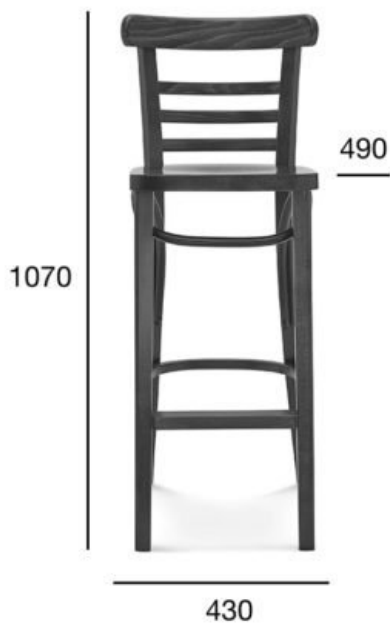

bar stool

225

Product code: BST-225

A classic and very popular form of a wooden bar chair with three horizontal plywood slats filling the backrest.

	OPTION A: VENEER SEAT_HIGH/LOW	OPTION B: UPHOLSTERY_HIGH/LOW
POSITION	VALUE OPTION A	VALUE OPTION B
Wood (type)	beech	beech
Total height high/low (mm)	1070/930	1070/930
Total depth (mm)	490	490
Total width (mm)	430	430
Seat height high/low (mm)	750/610	780/640
Net weight high/low (kg)	6/5,5	7/6,5
Fabric consumption (running meters/pcs) for the width of fabric 1,4 m		0,50/3
Leather consumption (m² / pcs)		0,90/3
Quantity per carton box	1	1
Dimensions of the carton box	540x500x1170	540x500x1170