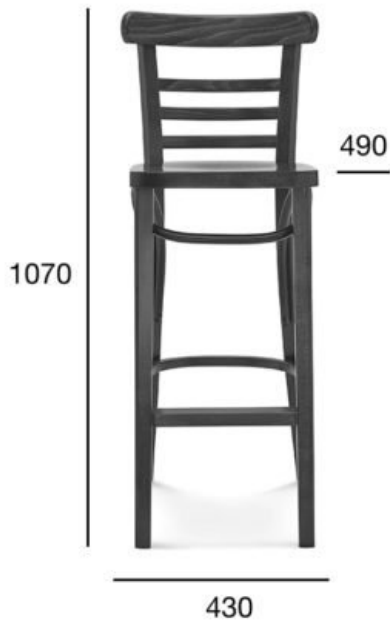

bar stool

## 225

Product code: BST-225

A classic and very popular form of a wooden bar chair with three horizontal plywood slats filling the backrest.

	OPTION A: VENEER SEAT_HIGH/LOW	OPTION B: UPHOLSTERY_HIGH/LOW
POSITION	VALUE OPTION A	VALUE OPTION B
Wood (type)	beech	beech
Total height   high/low (mm)	1070/930	1070/930
Total depth (mm)	490	490
Total width (mm)	430	430
Seat height   high/low (mm)	750/610	780/640
Net weight   high/low (kg)	6/5,5	7/6,5
Fabric consumption (running meters/pcs) for the width of fabric 1,4 m		0,50/3
Leather consumption (m <sup>2</sup> / pcs)		0,90/3
Quantity per carton box	1	1
Dimensions of the carton box	540x500x1170	540x500x1170