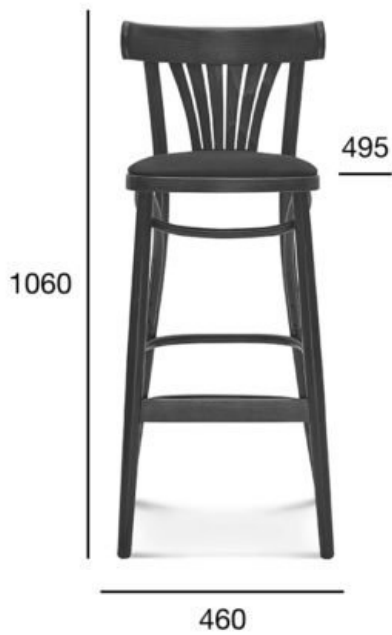

bar stool

788

Product code: BST-788 FAN

BST- 788FAN is a classic and very popular form of bar stool derived from a chair whose origins date back to 1885.

POSITION	OPTION A:	OPTION B:
	VENEER SEAT_HIGH/LOW	UPHOLSTERY_HIGH/LOW
	VALUE OPTION A	VALUE OPTION B
Wood (type)	beech	beech
Total height high/low (mm)	1060/920	1060/920
Total depth (mm)	495	495
Total width (mm)	460	460
Seat height high/low (mm)	750/610	780/640
Net weight high/low (kg)	5/4,5	6/5,5
Fabric consumption (running meters/pcs) for the width of fabric 1,4 m		0,50/3
Leather consumption (m² / pcs)		0,90/3
Quantity per carton box	1	1
Dimensions of the carton box	540x500x1170	540x500x1170