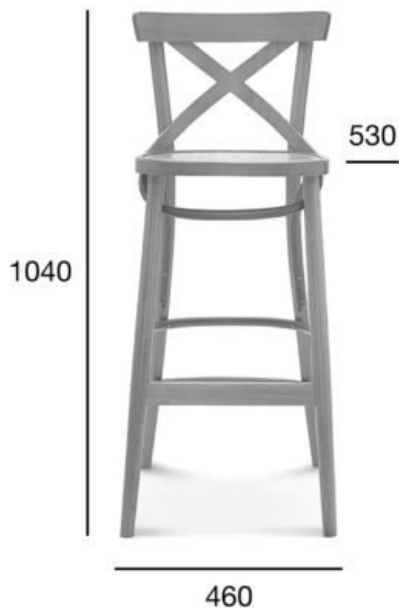

bar stool

8810

Product code: BST-8810/1

	OPTION A: VENEER SEAT	OPTION B: UPHOLSTERY
POSITION	VALUE OPTION A	VALUE OPTION B
Wood (type)	beech	beech
Total height (mm)	1040	1040
Total depth (mm)	530	530
Total width (mm)	460	460
Seat height (mm)	750	780
Net weight (kg)	5,1	6,1
Fabric consumption (running meters/pcs) for the width of fabric 1,4 m		0,50/3
Leather consumption (m² / pcs)		0,90/3
Quantity per carton box	1	1
Dimensions of the carton box	540x500x1170	540x500x1170