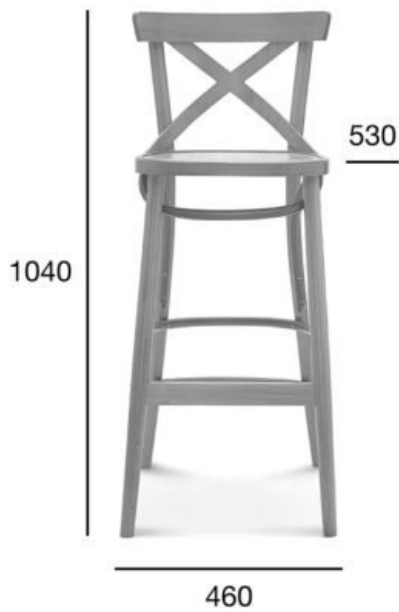

bar stool

## 8810

Product code: BST-8810/1

	<b>OPTION A:</b> VENEER SEAT	<b>OPTION B:</b> UPHOLSTERY
POSITION	VALUE OPTION A	VALUE OPTION B
<b>Wood (type)</b>	beech	beech
<b>Total height (mm)</b>	1040	1040
<b>Total depth (mm)</b>	530	530
<b>Total width (mm)</b>	460	460
<b>Seat height (mm)</b>	750	780
<b>Net weight (kg)</b>	5,1	6,1
<b>Fabric consumption (running meters/pcs) for the width of fabric 1,4 m</b>		0,50/3
<b>Leather consumption (m<sup>2</sup> / pcs)</b>		0,90/3
<b>Quantity per carton box</b>	1	1
<b>Dimensions of the carton box</b>	540x500x1170	540x500x1170