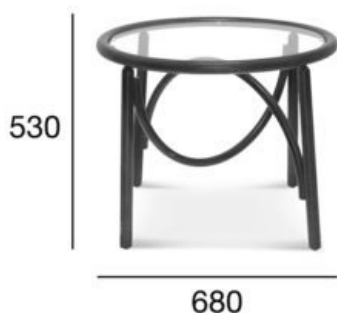

coffee table

Wilma

Product code: STK-1910

Design: Ehlén Johansson

The Wilma coffee table was created from a fascination with the unique and modern wood bending technique in the modern world. The glass top makes the light, wooden structure constantly in the spotlight.

OPTION A: COFFEE TABLE

POSITION	VALUE OPTION A
Wood (type)	beech
Total height (mm)	450
Total depth (mm)	680
Total width (mm)	680
Net weight (kg)	7,6
Quantity per carton box	1
Dimensions of the carton box	700x700x560
Volume of the carton box (m ³)	0,274