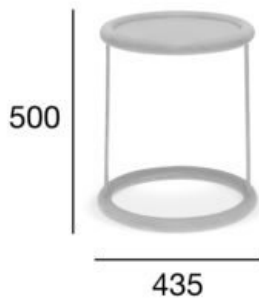

table

Likewise

Product code: STK-1908

Design: Torsten Neeland

The Likewise collection is a modern look at the classic heritage of bent wood. The wide angle of bending beech wood on long furniture forms is a unique element in modern bent furniture, because it constitutes the unique, increasingly unique heritage of nineteenth-century technology. The soft, enveloping form of the upholstered armchair from the Likewise collection encourages you to relax, and the dimensions and design have been selected so as to obtain the smallest possible size of the form. The Likewise collection is made up of a club armchair, a wide pouf, a pouf with a tray and a table.

OPTION A: TABLE

| POSITION | VALUE OPTION A |
|---|-------------------|
| Wood (type) | beech |
| Total height (mm) | 500 |
| Total depth (mm) | 435 |
| Total width (mm) | 435 |
| Net weight (kg) | 3,5 |
| Quantity per carton box | 1 |
| Dimensions of the carton box | 480x480x650 |
| Volume of the carton box (m³) | 0,150 |