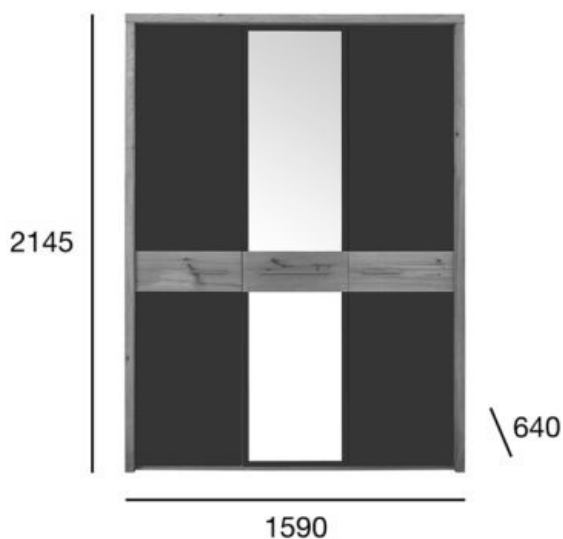

wardrobe

## Tivoli

Product code: Wardrobe 3D

Wardrobes from the Tivoli collection are a good example of how beauty and usefulness can be combined in a creative way. External lighting in thick sides of wardrobes gives a warm and intimate climate to the bedroom while sequential internal lighting of wardrobes, thanks to utilisation of a motion detector, adds a spark of magic. Practical and well-thought-out division of internal wardrobe surface allows to keep impeccable tidiness thanks to spacious shelves with various width and also deep drawers.

SOLID OAK WOOD ELEMENTS, LIGHTING: EXTERNAL IN THICK SIDES, INTERNAL DIVIDED INTO SECTIONS I.E. EACH SECTION TURNS ON SEPARATELY AND AUTOMATICALLY - MOTION DETECTOR, SOFT CLOSE

**OPTION A:**  
BRUSHED AND  
OILED OAK +  
MATT FRONTS,  
BEIGE GLAZE

2145

2145

**Total depth (mm)**

640

640

**Total width (mm)**

1590

1590