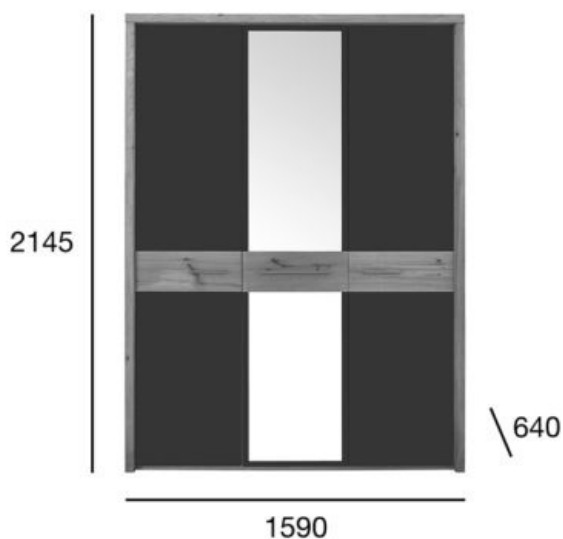

wardrobe

Tivoli

Product code: Wardrobe 3D

Wardrobes from the Tivoli collection are a good example of how beauty and usefulness can be combined in a creative way. External lighting in thick sides of wardrobes gives a warm and intimate climate to the bedroom while sequential internal lighting of wardrobes, thanks to utilisation of a motion detector, adds a spark of magic. Practical and well-thought-out division of internal wardrobe surface allows to keep impeccable tidiness thanks to spacious shelves with various width and also deep drawers.

SOLID OAK WOOD ELEMENTS, LIGHTING: EXTERNAL IN THICK SIDES, INTERNAL DIVIDED INTO SECTIONS I.E. EACH SECTION TURNS ON SEPARATELY AND AUTOMATICALLY - MOTION DETECTOR, SOFT CLOSE

OPTION A:
BRUSHED AND
OILED OAK +
MATT FRONTS,
BEIGE GLAZE

OPTION B:
BRUSHED AND
OILED OAK +
MATT FRONTS,
CHARCOAL
GLAZE

POSITION	VALUE OPTION A	VALUE OPTION B
Wood (type)	oak	oak
Total height (mm)	2145	2145
Total depth (mm)	640	640
Total width (mm)	1590	1590