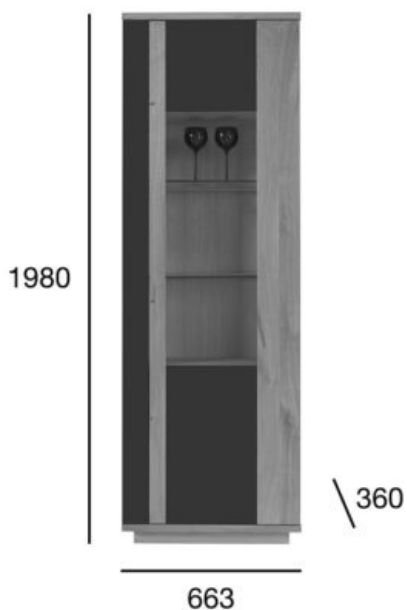

display cabinet

## Senales

Product code: Display cabinet 01 P/L

The selected elements of furniture from the Senales collection are made of solid oak wood. Oak characteristic straight growth rings of various sizes, which are usually unevenly distributed, create a natural decoration of the furniture. The collection is additionally distinguished by a specific oak wood finish, as the wood is first brushed and then waxed. This laborious and toilsome treatment preserves furniture to stand the test of time and, at the same time, makes it pleasant to the touch.

	OPTION A: SOLID OAK WOOD ELEMENTS + MATT FRONTS, CREAMY GLAZE	OPTION B: SOLID OAK WOOD ELEMENTS + MATT FRONTS, CHARCOAL GLAZE
POSITION	VALUE OPTION A	VALUE OPTION B
<b>Wood (type)</b>	oak	oak
<b>Total width (mm)</b>	663	663
<b>Total height (mm)</b>	1980	1980
<b>Total depth (mm)</b>	360	360
<b>Number of packages</b>	1	1
<b>Dimensions of the carton box</b>	2200x720x410	2200x720x410
<b>Volume of the carton box (m<sup>3</sup>)</b>	0,649	0,649
<b>Gross weight (kg)</b>	62	62