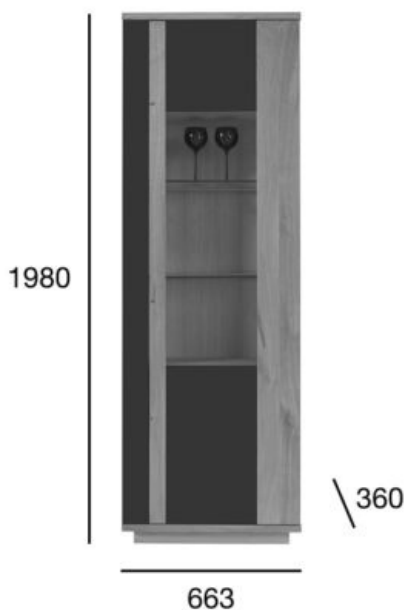

display cabinet

Senales

Product code: Display cabinet 01 P/L

The selected elements of furniture from the Senales collection are made of solid oak wood. Oak characteristic straight growth rings of various sizes, which are usually unevenly distributed, create a natural decoration of the furniture. The collection is additionally distinguished by a specific oak wood finish, as the wood is first brushed and then waxed. This laborious and toilsome treatment preserves furniture to stand the test of time and, at the same time, makes it pleasant to the touch.

OPTION A:

SOLID OAK WOOD ELEMENTS + MATT
FRONTS, CREAMY GLAZE

OPTION B:

SOLID OAK WOOD ELEMENTS + MATT
FRONTS, CHARCOAL GLAZE

POSITION	VALUE OPTION A	VALUE OPTION B
Wood (type)	oak	oak
Total width (mm)	663	663
Total height (mm)	1980	1980
Total depth (mm)	360	360
Number of packages	1	1
Dimensions of the carton box	2200x720x410	2200x720x410
Volume of the carton box (m³)	0,649	0,649
Gross weight (kg)	62	62