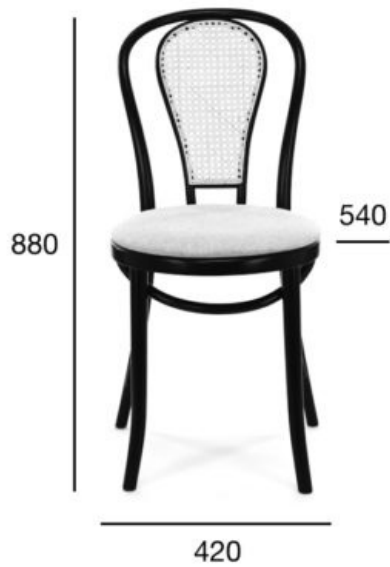

chair

18

Product code: A-18/5

	OPTION A: UPHOLSTERY SEAT, BACKREST CANE	OPTION B: VENEER SEAT, BACKREST CANE
POSITION	VALUE OPTION A	VALUE OPTION B
Wood (type)	beech	beech
Total height (mm)	880	880
Total depth (mm)	540	540
Total width (mm)	420	420
Seat height (mm)	490	460
Net weight (kg)	4,2	3,2
Fabric consumption (running meters/pcs) for the width of fabric 1,4 m	0,50/3	
Leather consumption (m² / pcs)	0,90/3	
Quantity per carton box	2	2

Dimensions of the carton box	590x440x1000	590x440x1000
Volume of the carton box (m³)	0,260	0,260
Loading capacity of the furniture (40 'container)	392	392

FAMEG

Fameg Sp. z o. o. ul. 11 Listopada 2 97-500 Radomsko
phone: **+48 44 682 11 10**, e-mail: **sekretariat@fameg.pl**
<http://www.fameg.pl/>