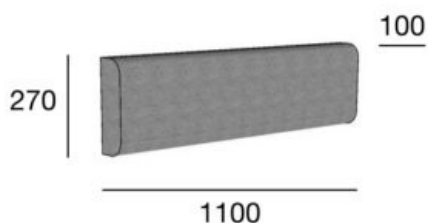

panel

Link

Product code: D-2005

Panel dedicated to the Link S-2005 sofa. It has 3 types of finishing: plain and 2 types of decorative stitching: vertical stripes and a check. With the help of the panel, you can build any height of the wall and create a decorative composition.

	OPCJA A: D-2005 - UPHOLSTERY - WITHOUT STITCHING	OPCJA B: D-2005/1 - UPHOLSTERY - VERTICAL STITCHING	OPCJA C: D-2005/2 - UPHOLSTERY - CHECKERED STITCHING
POZYCJA	WARTOŚĆ OPCJA A	WARTOŚĆ OPCJA B	WARTOŚĆ OPCJA C
Total height (mm)	270	270	270
Total depth (mm)	100	100	100
Total width (mm)	1100	1100	1100
Net weight (kg)	5	5	5
Fabric consumption (running meters/pcs) for the width of fabric 1,4 m	1,15/2	1,15/2	1,15/2
Leather consumption (m² / pcs)	2,10/2	2,10/2	2,10/2
Quantity per carton box	1	1	1