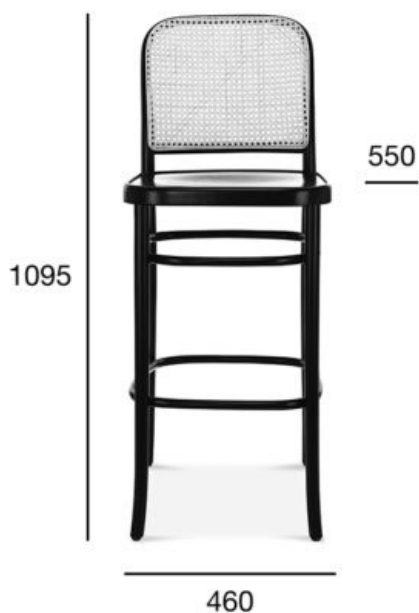

bar stool

811

Product code: BST-811/2

The 811 bar stool is an extension of the collection known as “evergreen”, the genesis of which dates back to the 1930s. The original form of both chairs and armchairs, is attributed, by various sources, to Joseph Hoffman, Oswald Haerdtl or Josef Frank. These bar stools were presented at the Salone del Mobile Milano fair in 2022. These versatile and iconic models are available in veneer, upholstered and mat-woven versions.

OPTION A:

VENEER SEAT, BACKREST CANE_HIGH/LOW

POSITION	VALUE OPTION A
Wood (type)	beech
Total height high/low (mm)	1095/925
Total depth (mm)	550
Total width (mm)	460
Seat height high/low (mm)	750/610
Net weight high/low (kg)	4,3/3,6
Dimensions of the carton box	540x500x1170
Quantity per carton box	1
Volume of the carton box (m³)	0,316
Loading capacity of the furniture (40 'container)	