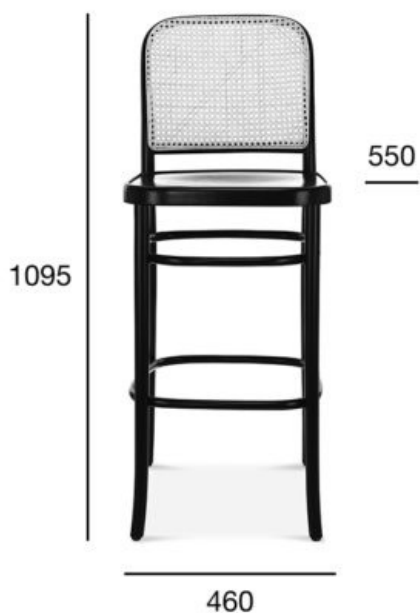

bar stool

## 811

Product code: BST-811/2

The 811 bar stool is an extension of the collection known as “evergreen”, the genesis of which dates back to the 1930s. The original form of both chairs and armchairs, is attributed, by various sources, to Joseph Hoffman, Oswald Haerdtl or Josef Frank. These bar stools were presented at the Salone del Mobile Milano fair in 2022. These versatile and iconic models are available in veneer, upholstered and mat-woven versions.

### OPTION A:

VENEER SEAT, BACKREST CANE\_HIGH/LOW

POSITION	VALUE OPTION A
<b>Wood (type)</b>	beech
<b>Total height   high/low (mm)</b>	1095/925
<b>Total depth (mm)</b>	550
<b>Total width (mm)</b>	460
<b>Seat height   high/low (mm)</b>	750/610
<b>Net weight   high/low (kg)</b>	4,3/3,6
<b>Dimensions of the carton box</b>	540x500x1170
<b>Quantity per carton box</b>	1
<b>Volume of the carton box (m<sup>3</sup>)</b>	0,316
<b>Loading capacity of the furniture (40 'container)</b>	